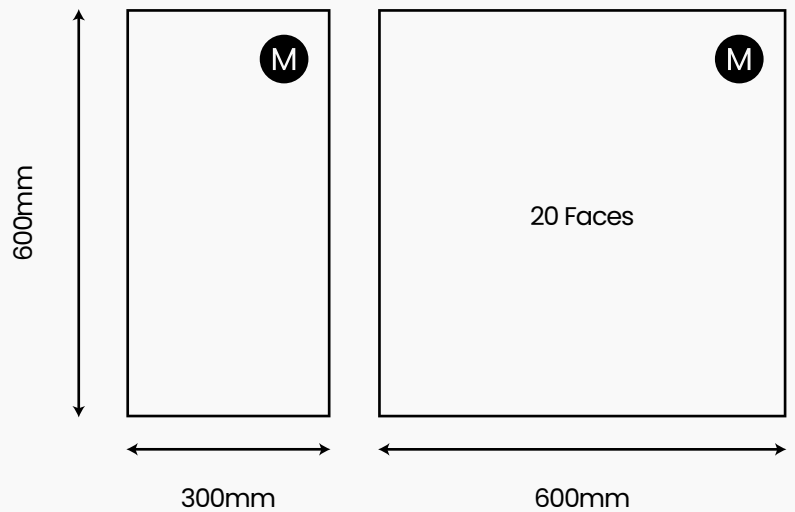

T-MARBLE

SHOW TILE

T-MARBLE

SPECIFICATIONS

Type	Marble Look Procelain Tiles
Size	Matt 300x600/600x600
Thickness	9mm
Edge	Rectified

SIZE & SURFACE

M **Matt** | 600X600/600X1200

COLOUR VARIATION

WHITE
300x600/600x600

WARM
300x600/600x600

T-Marble
WHITE

T-Marble **WARM**

T-MARBLE

SHOW TILE

65 Canterbury Road Bankstown NSW 2200
sales@showtile.com.au 02 9709 5836