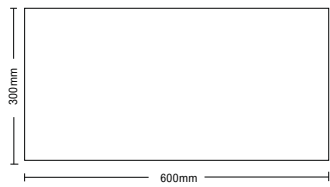

Type	Stone Look Porcelain
Size	300x600, 600x600
Finish	Matt
Slip Rating	P3
Thickness	9mm
Edge	Rectified

COLOURS

1/ Cream

2/ Light Grey

FACE DESIGN

600x600 16 faces

300x600 32 faces

Unique patterns bring out the organic charm of stone.

SIZE & SURFACE

M Matt 300x600mm | 600x600mm

M 300x600mm

M 600x600mm

Floor - Light Grey

RICHSTONE

65 Canterbury Road, Bankstown, NSW 2200
sales@showtile.com.au 02-9709-5836

SHOW TILE