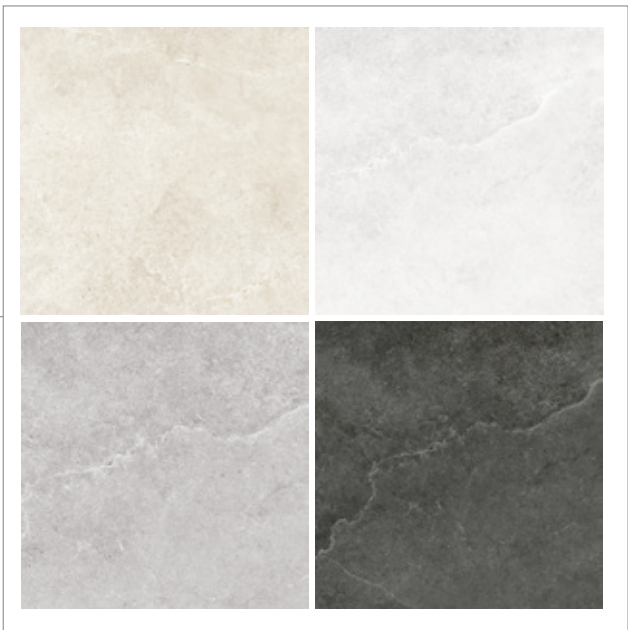

M 1200x1200mm

MOON

SAND

CINDER

COAL

CHEVRON

Matching Paver & Bullnose

Type	Stone Look Porcelain
Sizes	Paver 600x600 / Pencil Edge 397x600
Thickness	20mm
Finish	External
Slip Rate	P5
Edge	Rectified
Variation	V3