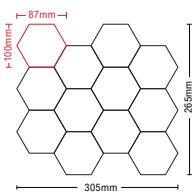

**Variation is an inherent property of tiles and stone. Sizes are nominal and may include a joint.*

COLOUR VARIATION

SAND

MOON

CINDER

COAL

SIZE, SHAPE AND SURFACE

M	Matt P3	900x900mm / Subway 75x300mm / Chevron 73x260.6mm / Hexagon 87x100mm
IO	In&Out P4	300x300 / 300x600 / 600x600 / 600x1200mm
L	Lappato	300x600 / 600x600 / 600x1200mm

Matching Paver & Pencil Edge & Crazy Paver (Page 17-20)

M Subway 75x300mm

M Chevron 73x260.6mm

M Hexagon Chip 87x100mm / Sheet 265x305

IO 300x300mm

ID L 300x600mm

ID L 600x600mm

M 900x900mm

M 1200x1200mm

MOON

SAND

CINDER

COAL

CHEVRON

Matching Paver & Bullnose

Type	Stone Look Porcelain
Sizes	Paver 600x600 / Pencil Edge 397x600
Thickness	20mm
Finish	External
Slip Rate	P5
Edge	Rectified
Variation	V3

**Variation is an inherent property of tiles and stone. Sizes are nominal and may include a joint.*

E External P5 Paver 600x600x20mm / Bullnose 397x600x20mm

E Paver 600x600x20mm

E Pencil Edge 397x600x20mm