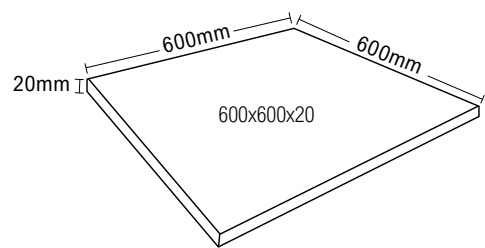

**Variation is an inherent property of tiles and stone. Sizes are nominal and may include a joint.*

COLOUR VARIATION

SAND

MOON

CINDER

COAL

SIZE, SHAPE AND SURFACE

M	Matt P3	900x900mm / Subway 75x300mm / Chevron 73x260.6mm / Hexagon 87x100mm
IO	In&Out P4	300x300 / 300x600 / 600x600 / 600x1200mm
L	Lappato	300x600 / 600x600 / 600x1200mm

M 1200x1200mm

MOON

SAND

CINDER

COAL

CHEVRON

Matching Paver & Bullnose

Type	Stone Look Porcelain
Sizes	Paver 600x600 / Pencil Edge 397x600
Thickness	20mm
Finish	External
Slip Rate	P5
Edge	Rectified
Variation	V3

**Variation is an inherent property of tiles and stone. Sizes are nominal and may include a joint.*

E External P5 Paver 600x600x20mm / Bullnose 397x600x20mm

E Paver 600x600x20mm

E Pencil Edge 397x600x20mm

05 Crazy Pave

Type	Porcelain Crazy Pave
Sizes	Various
Thickness	10mm
Finish	External
Slip Rate	P4
Variation	V3

**Variation is an inherent property of tiles and stone. Sizes are nominal and may include a joint.*