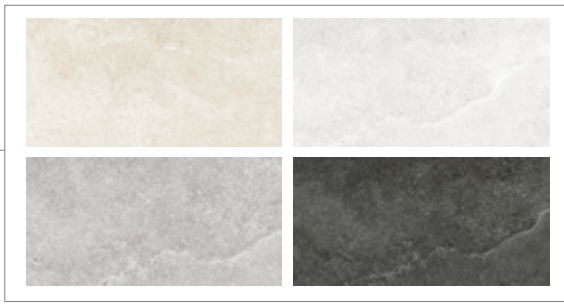

Matching Paver & Pencil Edge & Crazy Paver (Page 17-20)

M Subway 75x300mm

M Chevron 73x260.6mm

M Hexagon Chip 87x100mm / Sheet 265x305

IO 300x300mm

ID L 300x600mm

ID L 600x600mm

M 900x900mm