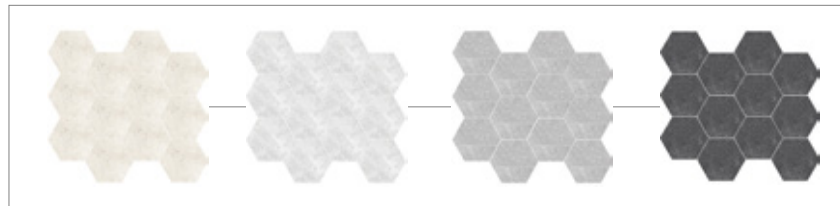

Matching Paver & Pencil Edge & Crazy Paver (Page 17-20)

M Subway 75x300mm

M Chevron 73x260.6mm

M Hexagon Chip 87x100mm / Sheet 265x305

IO 300x300mm

ID L 300x600mm

ID L 600x600mm

M 900x900mm

M 1200x1200mm

MOON

SAND

CINDER

COAL

CHEVRON

Matching Paver & Bullnose

Type	Stone Look Porcelain
Sizes	Paver 600x600 / Pencil Edge 397x600
Thickness	20mm
Finish	External
Slip Rate	P5
Edge	Rectified
Variation	V3