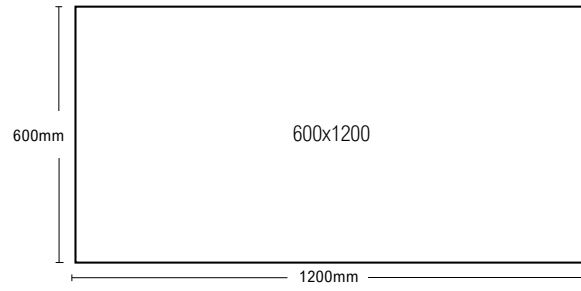

MAESTRO

SHOW TILE

CONTENT

- I. PRODUCT SPECIFICATION
- II. COLOUR VARIATION
- III. SIZE & SHAPES INSTRUCTION
- IV. MATCHING PAVER & BULLNOSE
- V. CRAZY PAVE

01

PRODUCT SPECIFICATIONS

Type	Stone Look Porcelain
Sizes & Shapes	300x300/300x600/600x600 900x900/600x1200/1200x1200 Chevron 73x260.6/ Subway 75x300/ Hexagon 87x100
Finish	Matt/In&Out/Lappato/External
Edge	Rectified
Variation	V3

**Variation is an inherent property of tiles and stone. Sizes are nominal and may include a joint.*

COLOUR VARIATION

SAND

MOON

CINDER

COAL

SIZE, SHAPE AND SURFACE

M	Matt P3	900x900mm / Subway 75x300mm / Chevron 73x260.6mm / Hexagon 87x100mm
IO	In&Out P4	300x300 / 300x600 / 600x600 / 600x1200mm
L	Lappato	300x600 / 600x600 / 600x1200mm

Matching Paver & Pencil Edge & Crazy Paver (Page 17-20)

M Subway 75x300mm

M Chevron 73x260.6mm

M Hexagon Chip 87x100mm / Sheet 265x305

IO 300x300mm

ID L 300x600mm

ID L 600x600mm

M 900x900mm

**Variation is an inherent property of tiles and stone. Sizes are nominal and may include a joint.*

E External P5 Paver 600x600x20mm / Bullnose 397x600x20mm

E Paver 600x600x20mm

E Pencil Edge 397x600x20mm