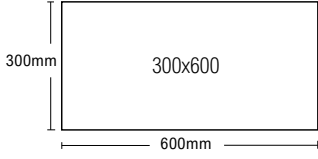

**Variation is an inherent property of tiles and stone. Sizes are nominal and may include a joint.*

COLOUR VARIATION

SAND

MOON

CINDER

COAL

SIZE, SHAPE AND SURFACE

M	Matt P3	900x900mm / Subway 75x300mm / Chevron 73x260.6mm / Hexagon 87x100mm
IO	In&Out P4	300x300 / 300x600 / 600x600 / 600x1200mm
L	Lappato	300x600 / 600x600 / 600x1200mm

Matching Paver & Pencil Edge & Crazy Paver (Page 17-20)

M Subway 75x300mm

M Chevron 73x260.6mm

M Hexagon Chip 87x100mm / Sheet 265x305

IO 300x300mm

ID L 300x600mm

ID L 600x600mm

M 900x900mm

M 1200x1200mm

MOON

SAND

CINDER

COAL

CHEVRON

Matching Paver & Bullnose

Type	Stone Look Porcelain
Sizes	Paver 600x600 / Pencil Edge 397x600
Thickness	20mm
Finish	External
Slip Rate	P5
Edge	Rectified
Variation	V3

**Variation is an inherent property of tiles and stone. Sizes are nominal and may include a joint.*

E External P5 Paver 600x600x20mm / Bullnose 397x600x20mm

E Paver 600x600x20mm

E Pencil Edge 397x600x20mm