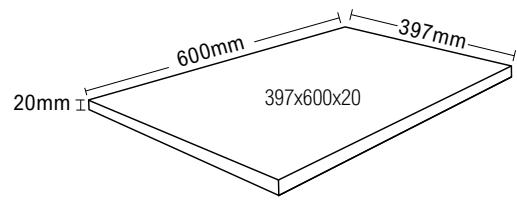

**Variation is an inherent property of tiles and stone. Sizes are nominal and may include a joint.*

COLOUR VARIATION

SAND

MOON

CINDER

COAL

SIZE, SHAPE AND SURFACE

M	Matt P3	900x900mm / Subway 75x300mm / Chevron 73x260.6mm / Hexagon 87x100mm
IO	In&Out P4	300x300 / 300x600 / 600x600 / 600x1200mm
L	Lappato	300x600 / 600x600 / 600x1200mm

M 1200x1200mm

MOON

SAND

CINDER

COAL

CHEVRON

Matching Paver & Bullnose

Type	Stone Look Porcelain
Sizes	Paver 600x600 / Pencil Edge 397x600
Thickness	20mm
Finish	External
Slip Rate	P5
Edge	Rectified
Variation	V3

**Variation is an inherent property of tiles and stone. Sizes are nominal and may include a joint.*

E External P5 Paver 600x600x20mm / Bullnose 397x600x20mm

E Paver 600x600x20mm

E Pencil Edge 397x600x20mm

05 Crazy Pave

Type	Porcelain Crazy Pave
Sizes	Various
Thickness	10mm
Finish	External
Slip Rate	P4
Variation	V3

**Variation is an inherent property of tiles and stone. Sizes are nominal and may include a joint.*