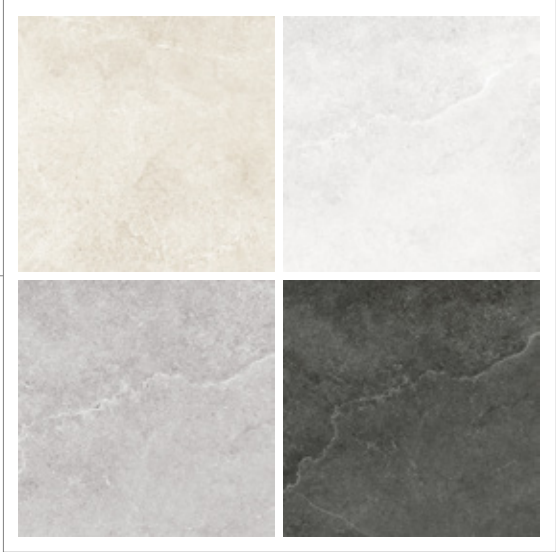

ID L 600x600mm