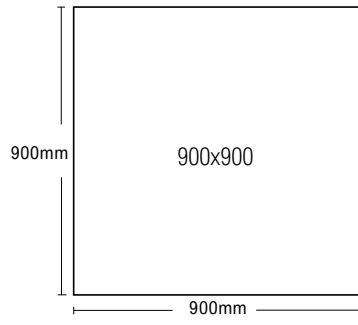

**Variation is an inherent property of tiles and stone. Sizes are nominal and may include a joint.*

COLOUR VARIATION

SAND

MOON

CINDER

COAL

SIZE, SHAPE AND SURFACE

M	Matt P3	900x900mm / Subway 75x300mm / Chevron 73x260.6mm / Hexagon 87x100mm
IO	In&Out P4	300x300 / 300x600 / 600x600 / 600x1200mm
L	Lappato	300x600 / 600x600 / 600x1200mm

Matching Paver & Pencil Edge & Crazy Paver (Page 17-20)

M Subway 75x300mm

M Chevron 73x260.6mm

M Hexagon Chip 87x100mm / Sheet 265x305

IO 300x300mm

ID L 300x600mm

ID L 600x600mm

M 900x900mm

M 1200x1200mm

MOON

SAND

CINDER

COAL

CHEVRON

Matching Paver & Bullnose

Type	Stone Look Porcelain
Sizes	Paver 600x600 / Pencil Edge 397x600
Thickness	20mm
Finish	External
Slip Rate	P5
Edge	Rectified
Variation	V3

**Variation is an inherent property of tiles and stone. Sizes are nominal and may include a joint.*

E External P5 Paver 600x600x20mm / Bullnose 397x600x20mm

E Paver 600x600x20mm

E Pencil Edge 397x600x20mm