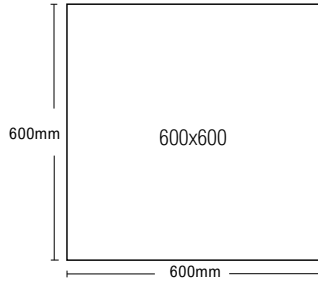

**Variation is an inherent property of tiles and stone. Sizes are nominal and may include a joint.*

COLOUR VARIATION

SAND

MOON

CINDER

COAL

SIZE, SHAPE AND SURFACE

M	Matt P3	900x900mm / Subway 75x300mm / Chevron 73x260.6mm / Hexagon 87x100mm
IO	In&Out P4	300x300 / 300x600 / 600x600 / 600x1200mm
L	Lappato	300x600 / 600x600 / 600x1200mm

Matching Paver & Pencil Edge & Crazy Paver (Page 17-20)

M Subway 75x300mm

M Chevron 73x260.6mm

M Hexagon Chip 87x100mm / Sheet 265x305

IO 300x300mm

ID L 300x600mm

ID L 600x600mm

M 900x900mm

M 1200x1200mm

MOON

SAND

CINDER

COAL

CHEVRON

Matching Paver & Bullnose

Type	Stone Look Porcelain
Sizes	Paver 600x600 / Pencil Edge 397x600
Thickness	20mm
Finish	External
Slip Rate	P5
Edge	Rectified
Variation	V3

**Variation is an inherent property of tiles and stone. Sizes are nominal and may include a joint.*

E External P5 Paver 600x600x20mm / Bullnose 397x600x20mm

E Paver 600x600x20mm

E Pencil Edge 397x600x20mm