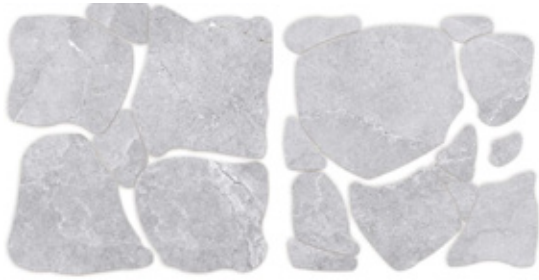

05 Crazy Pave

Type	Porcelain Crazy Pave
Sizes	Various
Thickness	10mm
Finish	External
Slip Rate	P4
Variation	V3

**Variation is an inherent property of tiles and stone. Sizes are nominal and may include a joint.*

E Crazy Pave

MOON

SAND

CINDER

COAL

CINDER

SAND

SAND