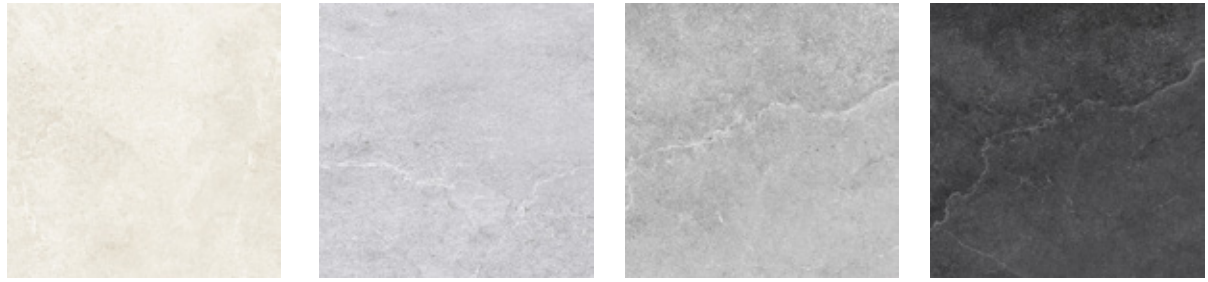

E External P5 Paver 600x600x20mm / Bullnose 397x600x20mm

E Paver 600x600x20mm