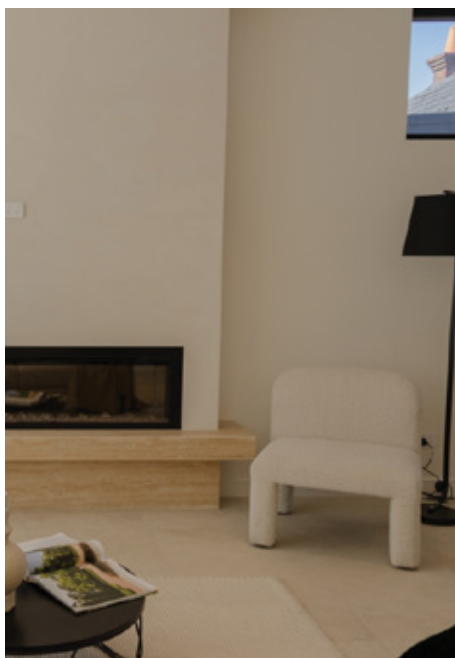

MAESTRO

C O L L E C T I O N

65 Canterbury Road Bankstown, NSW 2200
sales@showtile.com.au 02-9709-5836

SHOW TILE