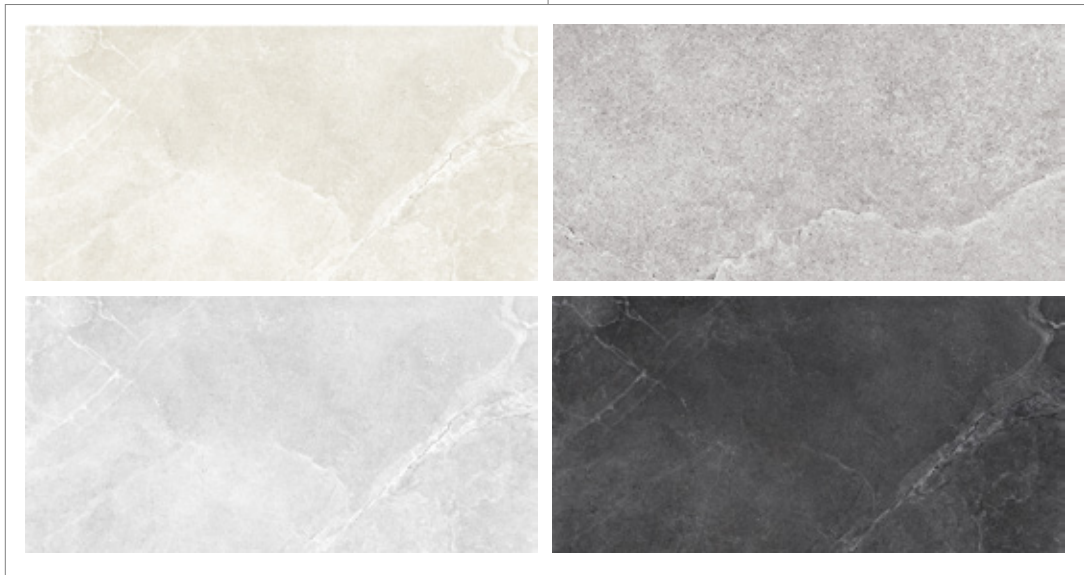

M 1200x1200mm

MOON

SAND

CINDER

COAL

CHEVRON

Matching Paver & Bullnose

Type	Stone Look Porcelain
Sizes	Paver 600x600 / Pencil Edge 397x600
Thickness	20mm
Finish	External
Slip Rate	P5
Edge	Rectified
Variation	V3