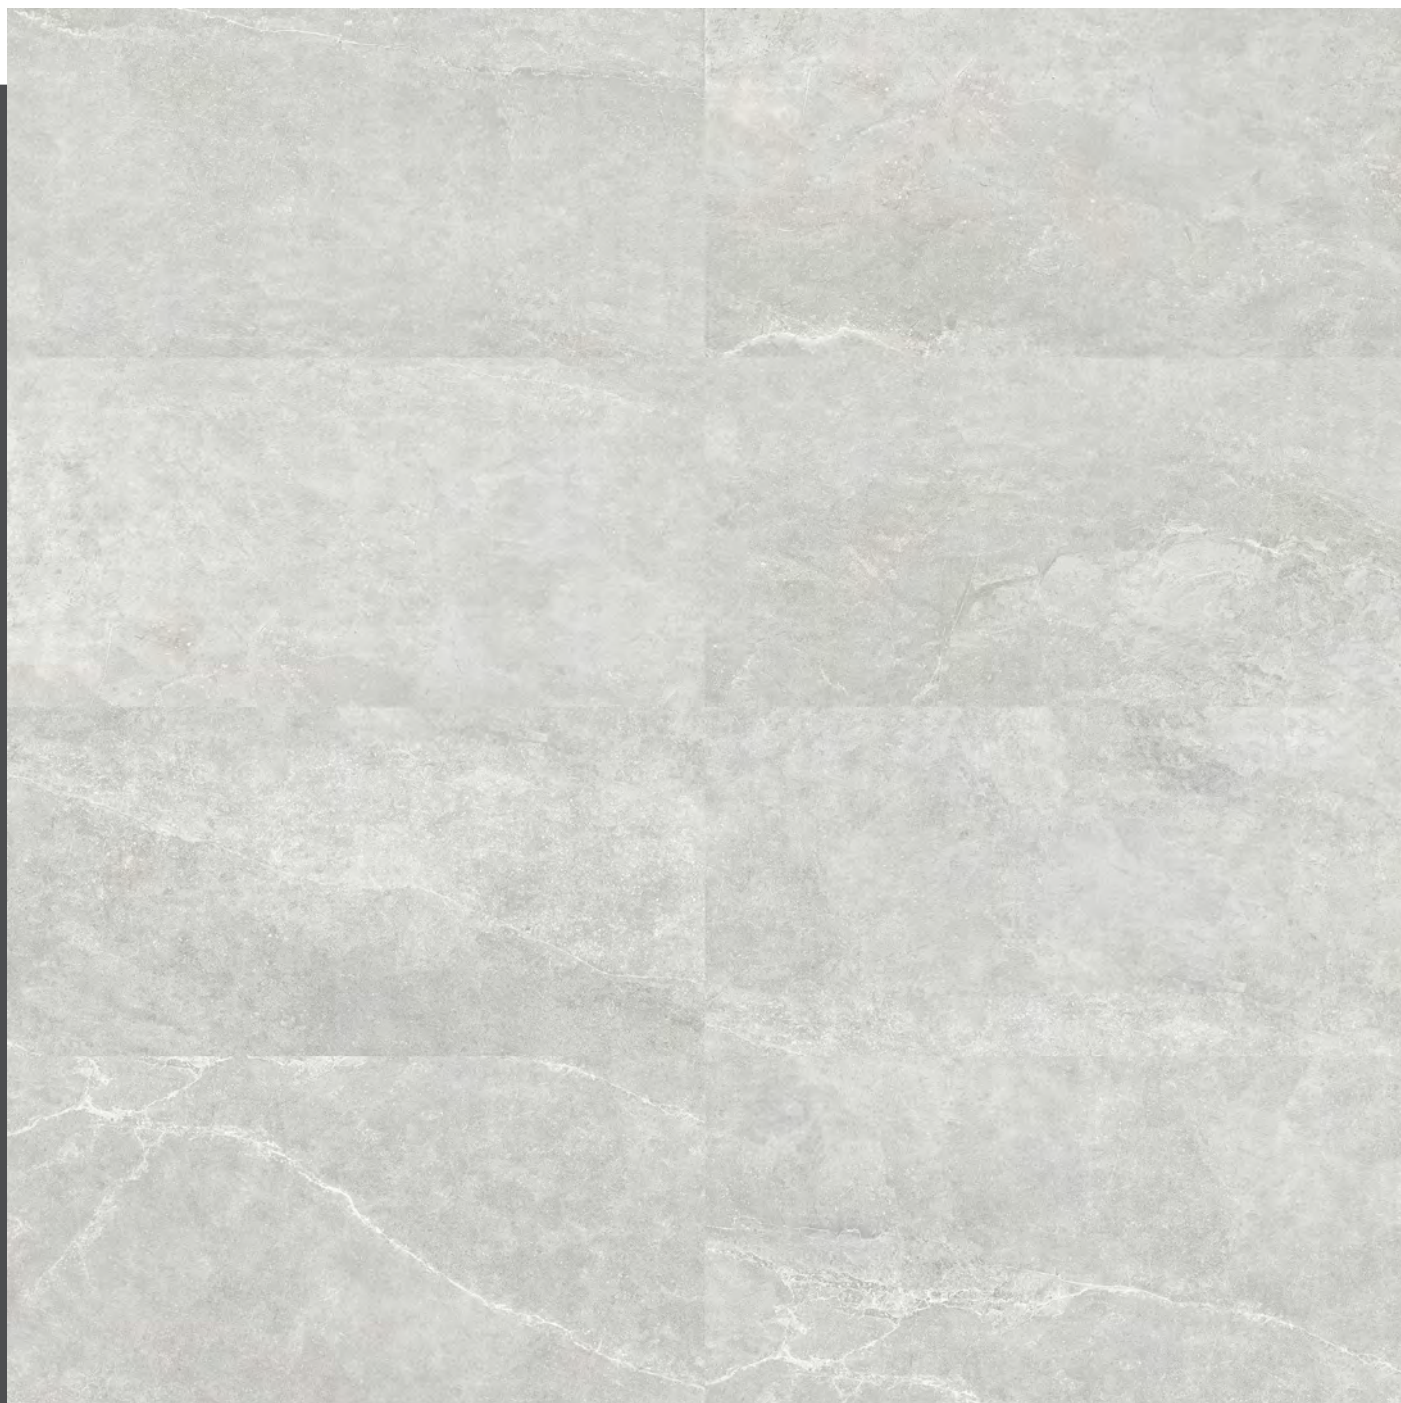

VOGUE STONE PURE