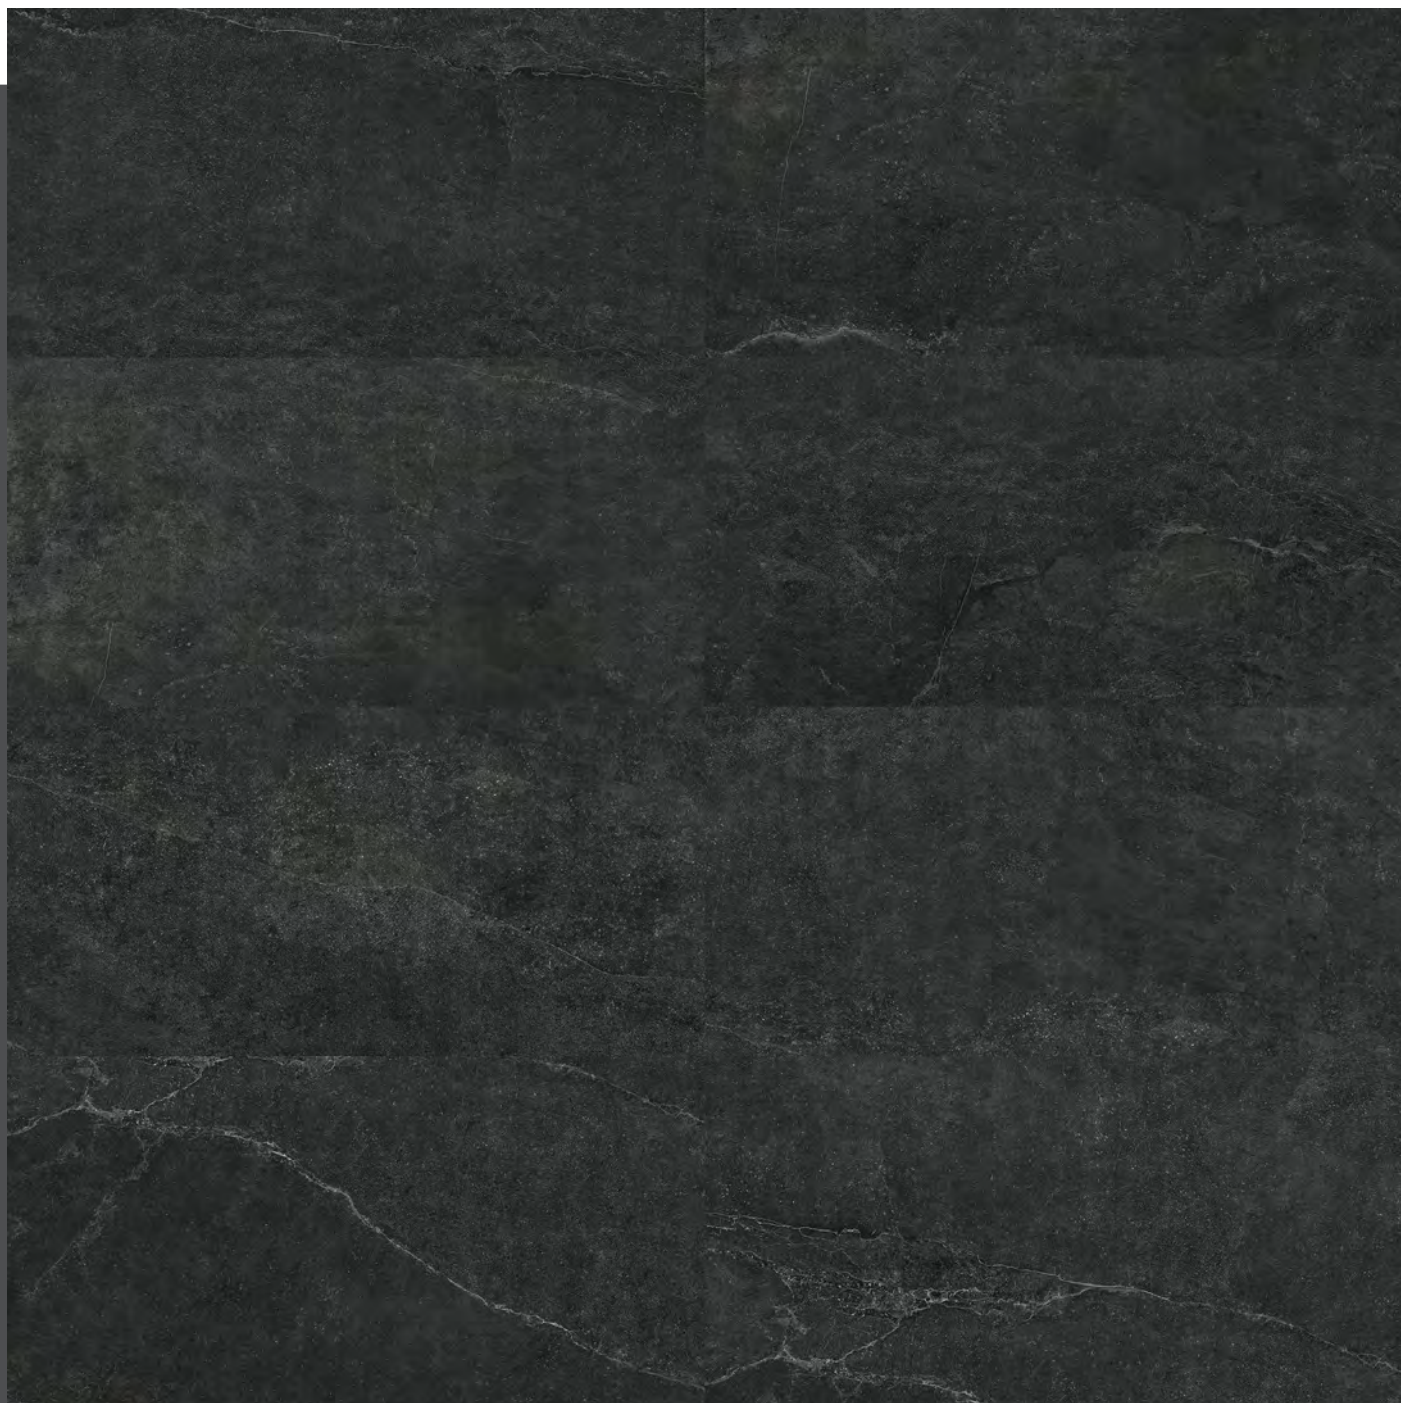

MATT

VOGUE STONE PURE

SIZES AVAILABLE

600x600mm

300x600mm

VOGUE STONE PURE

FINISHES MATT

VOGUE STONE NERO