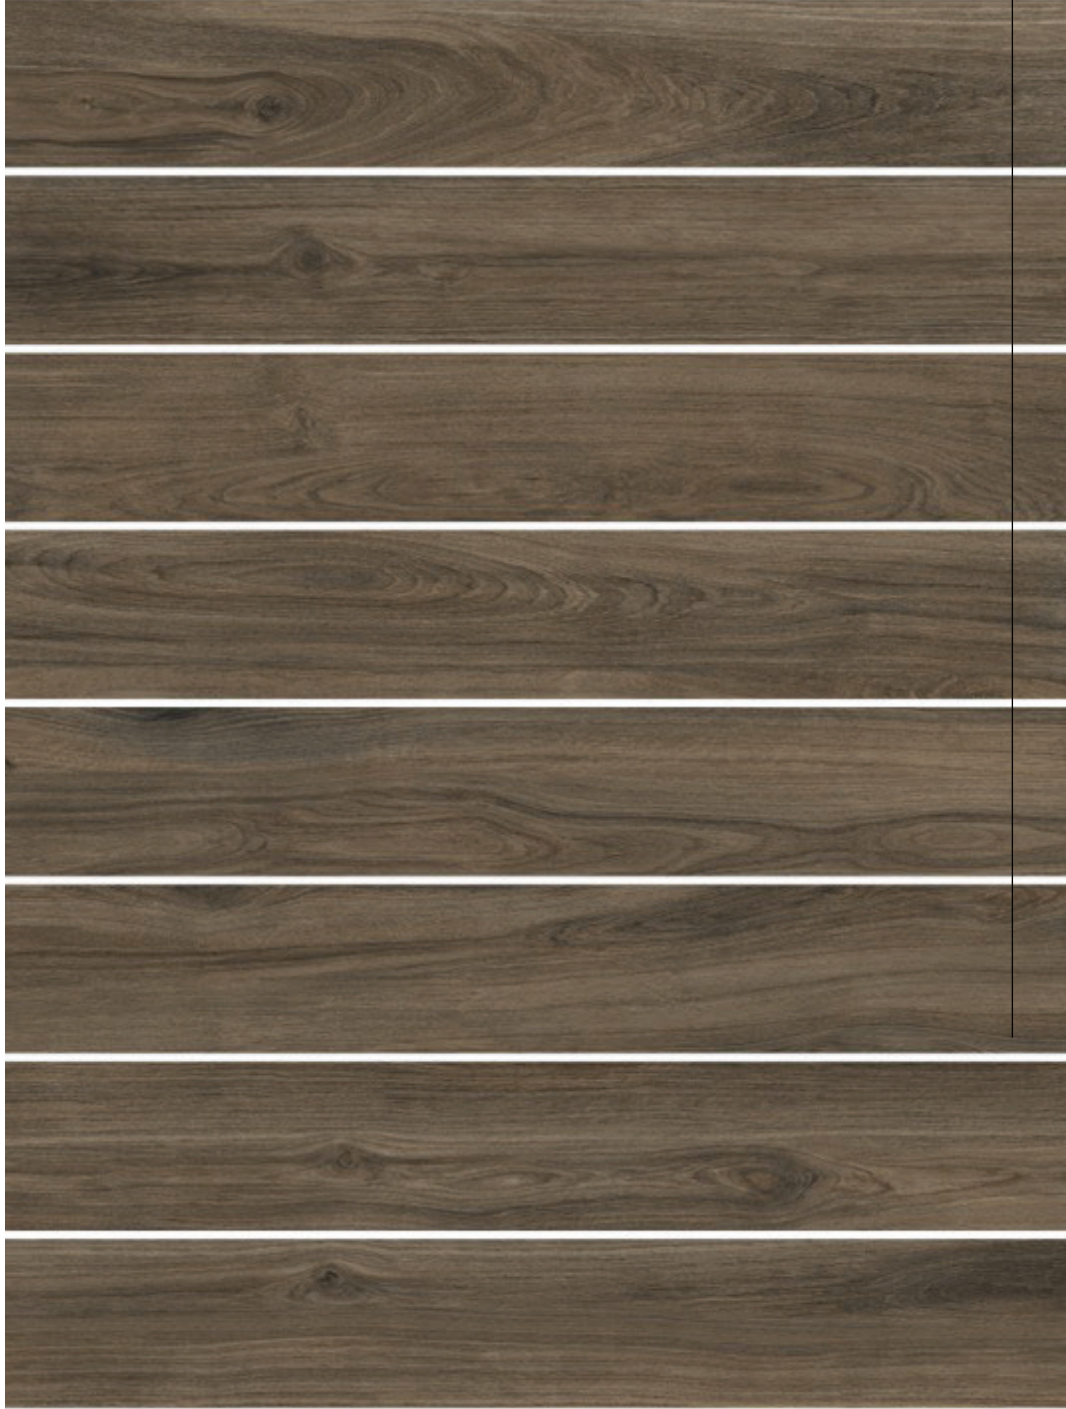

Various patterns enhance the natural look

03/ Brown

8 unique faces

04/ Dark Brown

12 unique faces

4/ SIZE & SURFACE

1 size / 1 surface

M **Matt**
200x1200mm

01/ 200mm X 1200mm **M**

natural

haya

brown

dark brown

BOTANY

65 Canterbury Road Bankstown, NSW 2200
sales@showtile.com.au 02-9709-5836

SHOW TILE