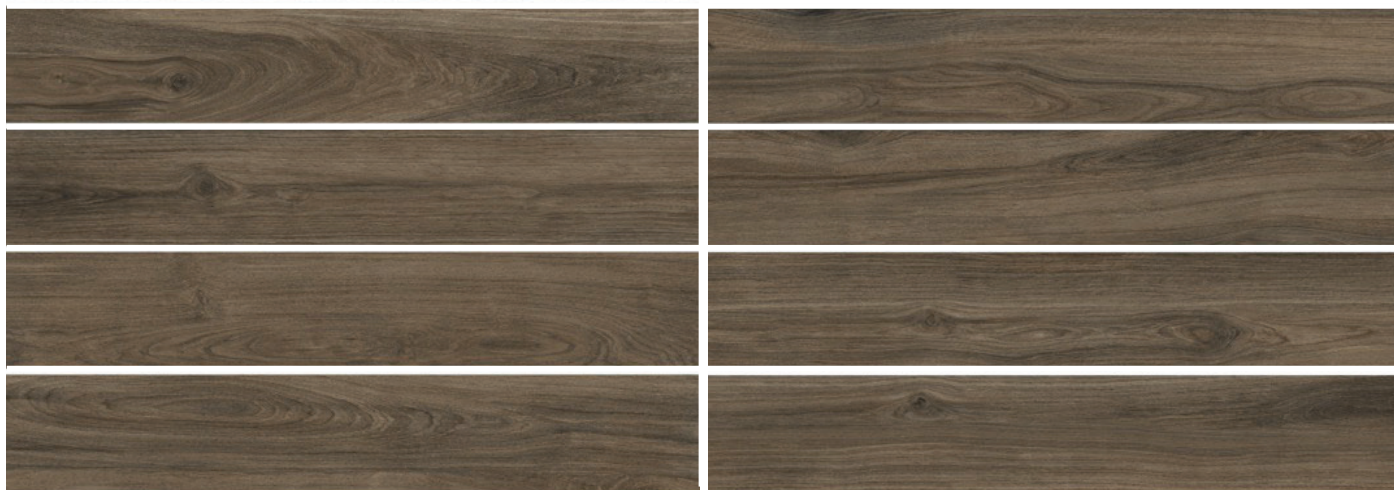

Type	Timber Look Porcelain
Size	200x1200
Finish	Matt
Thickness	10mm
Edge	Rectified

2/ COLOURS

4 colours

01/

Natural

02/

Haya

03/

Brown

04/

Dark Brown

3/ FACE DESIGN

01/ Natural

8 unique faces

02/ Haya

8 unique faces

Various patterns enhance the natural look

03/ Brown

8 unique faces

04/ Dark Brown

12 unique faces

4/ SIZE & SURFACE

1 size / 1 surface

M **Matt**
200x1200mm