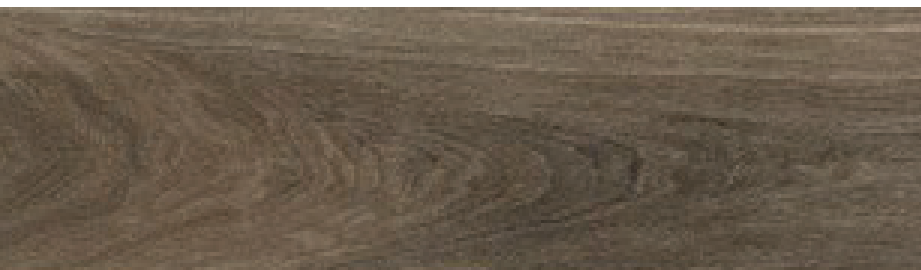

Type	Timber Look Porcelain
Size	200x1200
Finish	Matt
Thickness	10mm
Edge	Rectified

2/ COLOURS

4 colours

01/

Natural

02/

Haya

03/

Brown

04/

Dark Brown

3/ FACE DESIGN

01/ Natural

8 unique faces

02/ Haya

8 unique faces

Various patterns enhance the natural look

03/ Brown

8 unique faces

04/ Dark Brown

12 unique faces

4/ SIZE & SURFACE

1 size / 1 surface

M **Matt**
200x1200mm