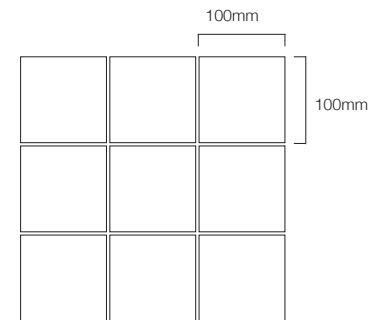

Tumbled 304x304mm

**Mint**

Tumbled 304x304mm

**Navona**

Tumbled 304x304mm

**Terra**

Tumbled 304x304mm

304x304mm SHEET

## PRODUCT INFORMATION

**Carrara**

Tumbled

60x200mm

**Ice**

Matt

60x200mm

**Pepper**

Honed 198x318mm

**Mint**

Honed 198x318mm

**Navona**

Honed 198x318mm

**Terra**

Honed 198x318mm

198x318mm SHEET