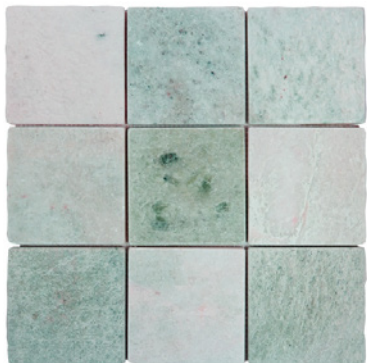

**FINISHES/USAGE:** Honed and Tumbled/Wall and Floor

**AESTHETIC QUALITIES:** Colourful stone colours and 3D shapes

**TECHINCAL INFO:**

Carrara	Marble
Ice	Natural Quartzite
Pepper	Volcanic
Charcoal	Limestone
Mint	Marble
Navona	Travertine
Terra	Marble

## PRODUCT INFORMATION

**Carrara**

Tumbled 304x304mm

**Ice**

Matt 304x304mm

**Pepper**

Tumbled 304x304mm

**Charcoal**

Tumbled 304x304mm

**Mint**

Tumbled 304x304mm

**Navona**

Tumbled 304x304mm

**Terra**

Tumbled 304x304mm

304x304mm SHEET