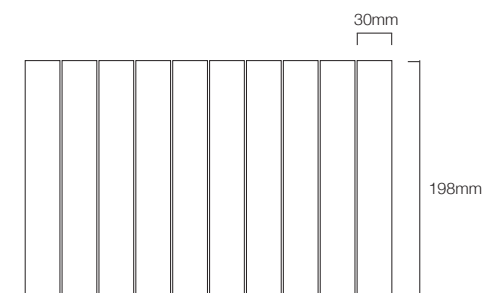

## PRODUCT INFORMATION

**Carrara**

Honed 198x318mm

**Ice**

Honed 198x318mm

**Pepper**

Honed 198x318mm

**Charcoal**

Honed 198x318mm

**Mint**

Honed 198x318mm

**Navona**

Honed 198x318mm

**Terra**

Honed 198x318mm

198x318mm SHEET

SIDE PROFILE