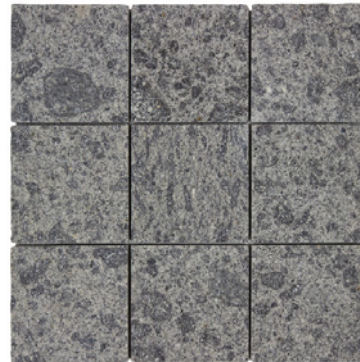

## PRODUCT INFORMATION

**Carrara**

Tumbled 304x304mm

**Ice**

Matt 304x304mm

**Pepper**

Tumbled 304x304mm

**Charcoal**